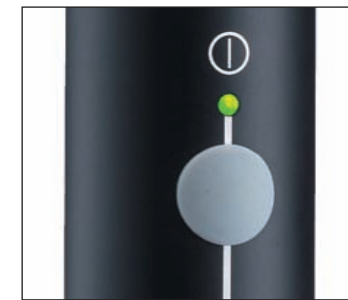

THE ACCESSIBLE SIMPLICITY AND EFFICIENCY

- First curing light with batteries
- Without cord, nor charger
- Handy and precise (penstyle)