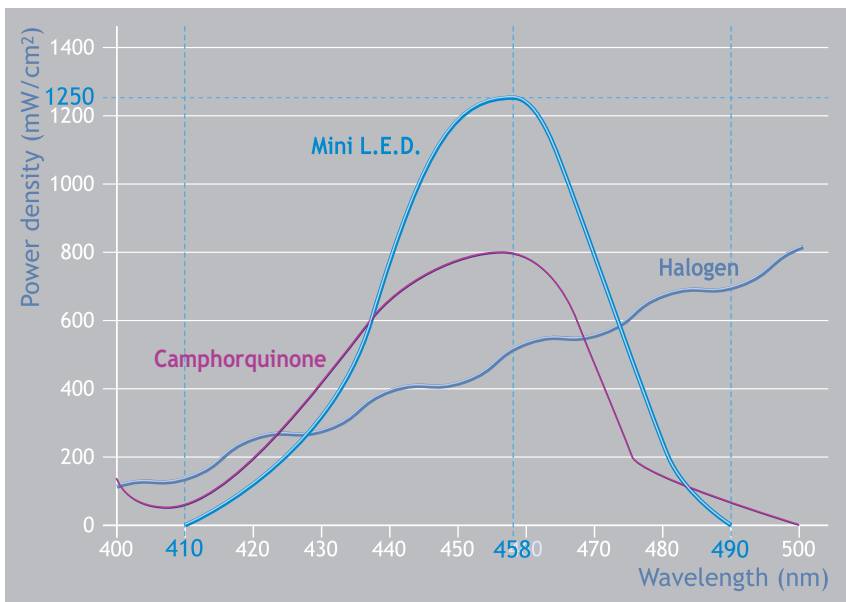

### Optical specifications:

- LED for polymerization:

Wavelength range: ..... 420 - 480 nm

Peak wavelength: ..... 455 - 465 nm

Intensity: ..... 1250 mW/cm<sup>2</sup> ± 10% with light guide Ø 7.5 mm ( Ø active 6.8 mm).

# Mini LED

**BLACK**

Mini LED quality on hand

## MINILED BLACK, THE CLINICAL REFERENCE

- 1,250 mW/cm<sup>2</sup> power, without raising the temperature
- Emits light in the most efficient part of the spectrum, suiting most currently available composites
- Cure 3 mm of any composite in 10 seconds