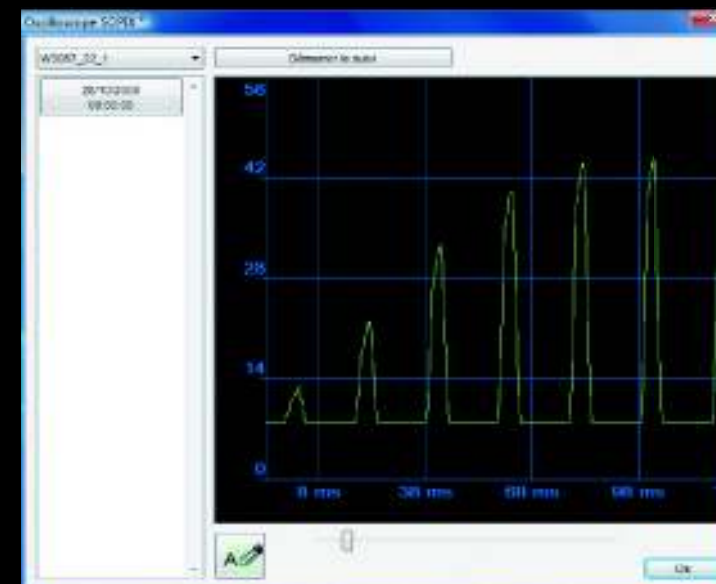

Exposure too low

Exposure too high

Exposure correct!

- Direct USB
- CMOS Based
- Available in Size 1 and Size 2
- Rounded Corners
- Patented Technology (ACE)
- Additional Exclusive Features*

Ace is a SOPRO exclusive and has been patented. This new process controls the amount of x-ray energy accumulated by the sensor resulting in clearer images. This exclusive technology analyzes in real time the amount of x-ray emission required by the SOPIX² sensor.

Ace protects each image from overexposure, ensuring the first shot is always perfect and also assures all your images are clear. Image improvement: enhancement processing filters are adjusted according to the amount of x-ray exposure received by the SOPIX² sensor.

High-definition images and striking contrast can be achieved to greatly simplify diagnosis... Even at a Full Second of Radiation!

*Oscilloscope Mode:

SOPIX² together with SOPRO Imaging allows you to display the efficiency of your x-ray generator with its Oscilloscope mode.