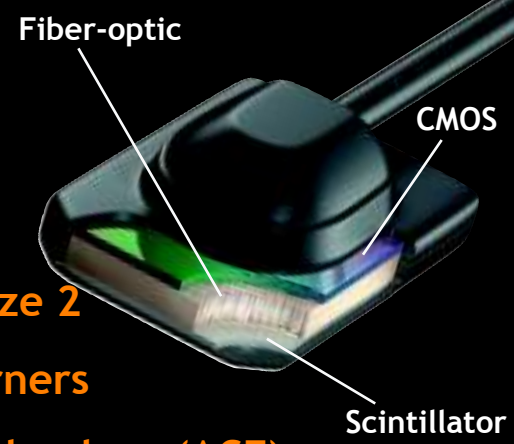

Exposure too low

Exposure too high

Exposure correct!

- Direct USB
- CMOS Based
- Available in Size 1 and Size 2
- Rounded Corners
- Patented Technology (ACE)
- Additional Exclusive Features*

Ace is a SOPRO exclusive and has been patented. This new process controls the amount of x-ray energy accumulated by the sensor resulting in clearer images. This exclusive technology analyzes in real time the amount of x-ray emission required by the SOPIX² sensor.

Ace protects each image from overexposure, ensuring the first shot is always perfect and also assures all your images are clear. Image improvement: enhancement processing filters are adjusted according to the amount of x-ray exposure received by the SOPIX² sensor.

High-definition images and striking contrast can be achieved to greatly simplify diagnosis... Even at a Full Second of Radiation!

*Oscilloscope Mode:

SOPIX² together with SOPRO Imaging allows you to display the efficiency of your x-ray generator with its Oscilloscope mode.

*USB Port Test Mode:

SOPIX² also allows you to test the USB port of the computer to ensure the proper voltage is being supplied.

What does Ace mean to you? **No more overexposed x-ray images!!**

So convenient... So functional... So high-tech... So smart... So clear... So safe...