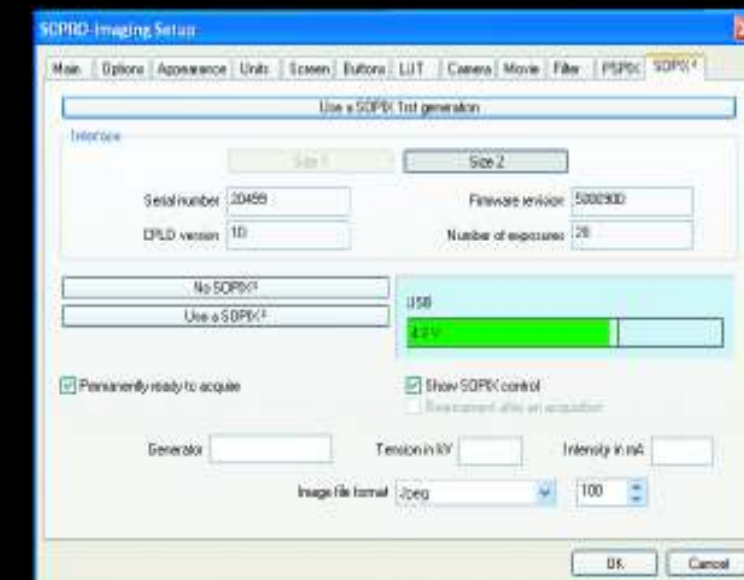

*USB Port Test Mode:

SOPIX² also allows you to test the USB port of the computer to ensure the proper voltage is being supplied.

What does Ace mean to you? **No more overexposed x-ray images!!**

So convenient... So functional... So high-tech... So smart... So clear... So safe...

So smart... So clear... So safe... So convenient... So functional... So high-tech...