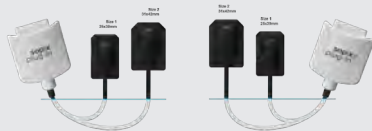

INTRA ORAL CAMERAS

- Improve communication
- Increase treatment acceptance
- Educate your patients

CAMERA & DOCK

	WAS	NOW	SAVE
SOPROCARE	\$13,254	\$9,995	\$3,259
SOPRO 717	\$10,096	\$7,395	\$2,701
SOPRO 617	\$9,198	\$6,495	\$2,703
C50HD (benchtop)	WAS	NOW	SAVE
With diagnostic Aid	\$10,354	\$6,995*	\$3,359
Without diagnostic aid	\$9,614	\$6,495*	\$3,119

SOPIX[®] SENSOR OFFERS

Our SOPIX[®] Plug-in combined with X-MIND[®] unity generator are limiting the radiation exposure and offers you wide flexibility thanks to its detachable part.

SOPIX Plug-in

	WAS	NOW	SAVE
SIZE 1	\$14,514	\$9,395	\$5,119
SIZE 2	\$22,292	\$14,395	\$7,897

SOPIX Plug-in HD

	WAS	NOW	SAVE
SIZE 1	\$17,004	\$10,995	\$6,009
SIZE 2	\$26,342	\$16,995	\$9,347

SOPIX2 Plug-in Dock

	WAS	NOW	SAVE
SIZE 1	\$2,978	\$1,895	\$1,083

X-MIND[®] UNITY

- Integrates digital sensors
- Easy installation
- Proven reliability
- Dosage tracking